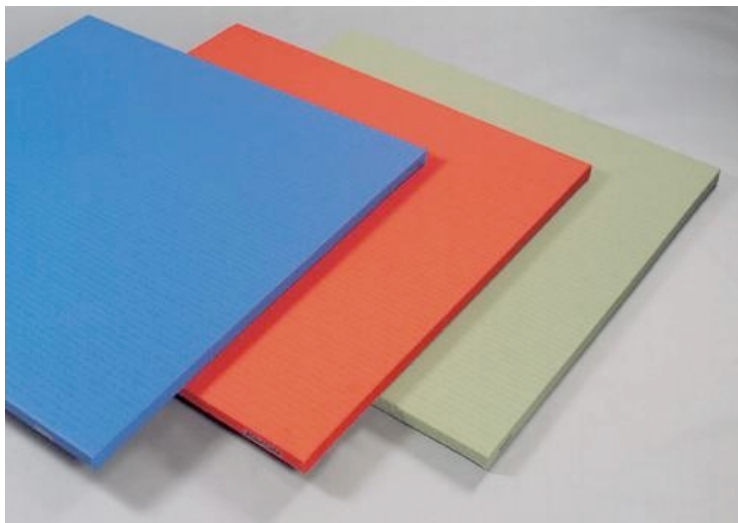

JUDO MATS

Quality complies with regulations:

- dense chip compound foam faced on both sides
- surface and sides made of olive green or red vinyl with rice straw pattern
- welded corners
- antislip base

Usually a mat size of 100x100x4cm is recommended, as any fighting area can be arranged, and to complement the judo mats in a kit system. Red mats identify the combat area in accordance with international regulations.

JUDO MAT DOUBLE COMPETITION

For judo and aikido. The gearing provides a fixed attachment of the mats, so it can be individually arranged and loosely layes on any surface. The DOUBLE COMPETITION features on both sides and can be used double sided. Mat size: 100x100x4cm.

KARATE MATS

Kaekwondo and other Martial Arts.
Size: 100x100x2,5cm.
Double colours and reversible.

Prevljeka - barve				
Dolžina/širina	Debelina	Teža	Artikel	Artikel
100 x 100 cm	2 cm		BL-JUDO-PUZZ-1	
	4 cm		BL-JUDO-PUZZ-2	BL-JUDO-2
100 x 200 cm	2 cm		BL-JUDO-PUZZ-3	
	4 cm		BL-JUDO-PUZZ-4	BL-JUDO-4