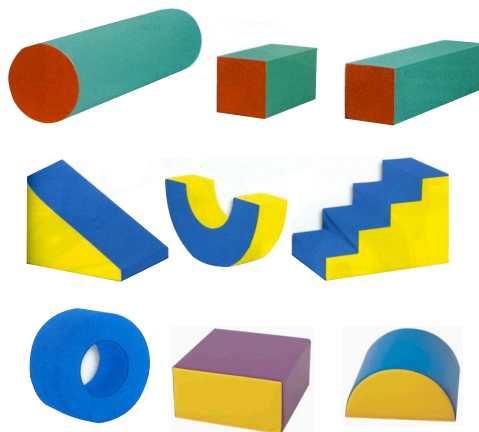

Prevrleka - barva	Artikel
60 x 30 x 30 cm	BL-KVADER
60 x 30 x 60 cm	BL-U-ELEMENT
Φ30 cm, 120 cm dolg	BL-CILINDER
Φ120 cm	BL-POLKROG
60 x 60 x 6/30 cm	BL-ZAGOZDA
60 x 60 x 30 cm	BL-ŠESTKOTNIK
60 x 80 x 60 cm	BL-TUNEL
160 x 60 x 6 cm	BL-PODSTAVEK

- for playing and romping about without any risk or injury
- for kindergarten, schools, rehabilitation and therapy

PLAYING BLOCKS - UNIVERZAL
19 elementov