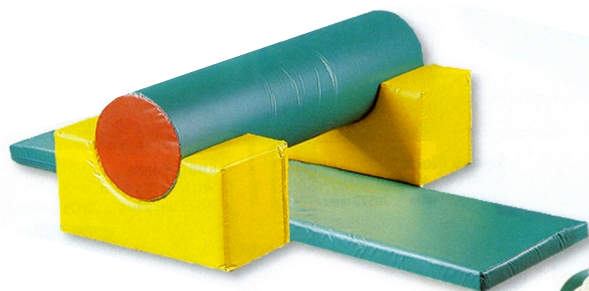

SYSTEM1 - 5 elementov

1. Vsebuje:
2. 2 mostička 60x30x60cm
   - 1 cilinder Φ 30cm
   - 1 zagozda 60x60x30/60cm
   - 2 blazini-podstavek 160x60x6cm

SYSTEM3 - 4 elementov

1. Vsebuje:
2. 2 mostička 60x30x60cm
   - 1 cilinder Φ 30cm
   - 1 blazina-podstavek 180x60x6cm

SYSTEM 2 - 4 elementov

1. Vsebuje:
2. 2 U-elementa 60x30x60cm
   - 1 dolga tuba 120x30x30cm
   - 2 blazini-podstavek 160x60x6cm

Suitable for children from 3 to 6 years of age.

Tube
2 parts 60x60x60cm

5 steps

Large Wedge
120x60cm

SYSTEM 4 - 4 elementov

1. Vsebuje:
2. 2 U-elementa 60x30x60cm
   - 1 velik krog Φ 120cm
   - 1 blazina-podstavek 180x60x6cm

Mehke prevleke,
negorljive, antiseptične

SYSTEM 5 - 5 elements

1. Vsebuje:
2. 2 mostička 60x30x60cm
   - 1 cilinder Φ 30cm
   - 1 zagozda 60x60x30/60cm
   - 2 blazini-podstavek 160x60x6cm

Systems